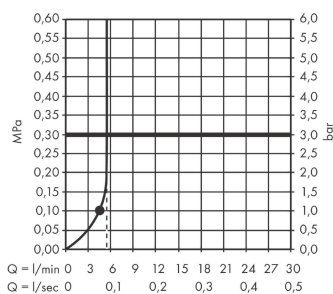

Pulsify S

Hand shower 105 1jet Green

Surfaces: **Matt White** Article Number: **24121700**

Description

product features

- shower head size: 105 mm
- spray type: PowderRain
- spray disc surface: graphite
- maximum flow rate at 3 bar: 5,7 l/min
- minimum flow pressure: 1 bar
- with internal water conduction
- rinseable screen insert
- connection thread G 1/2
- connection dimension: DN15

Technology

Design awards

reddot winner 2021

Product image

Scale drawing

Flowchart

The consumption was measured in combination with the appropriate fittings (thermostat/mixer/in-wall valve) to reflect actual application in practice.