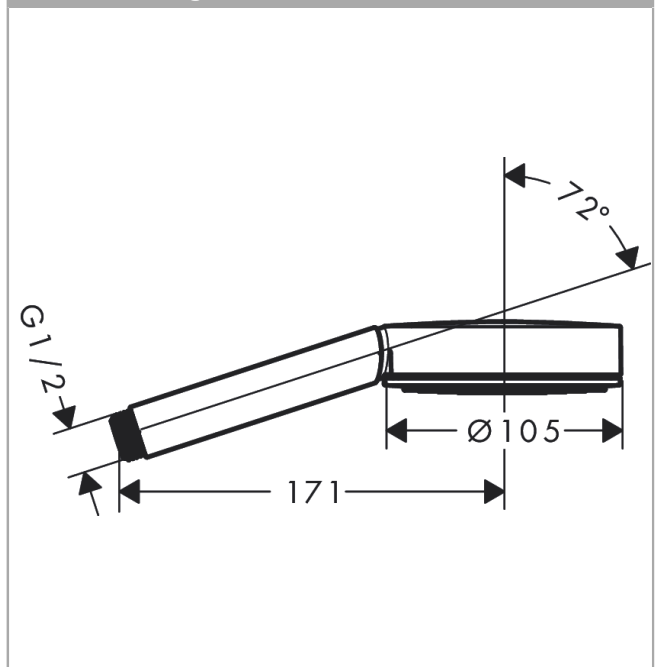

Pulsify S

Hand shower 105 1jet Green

Surfaces: **Matt White** Article Number: **24121700**

Description

product features

- shower head size: 105 mm
- spray type: PowderRain
- spray disc surface: graphite
- maximum flow rate at 3 bar: 5,7 l/min
- minimum flow pressure: 1 bar
- with internal water conduction
- rinseable screen insert
- connection thread G 1/2
- connection dimension: DN15

Technology

Design awards

reddot winner 2021

Product image

Scale drawing

Flowchart

The consumption was measured in combination with the appropriate fittings (thermostat/mixer/in-wall valve) to reflect actual application in practice.